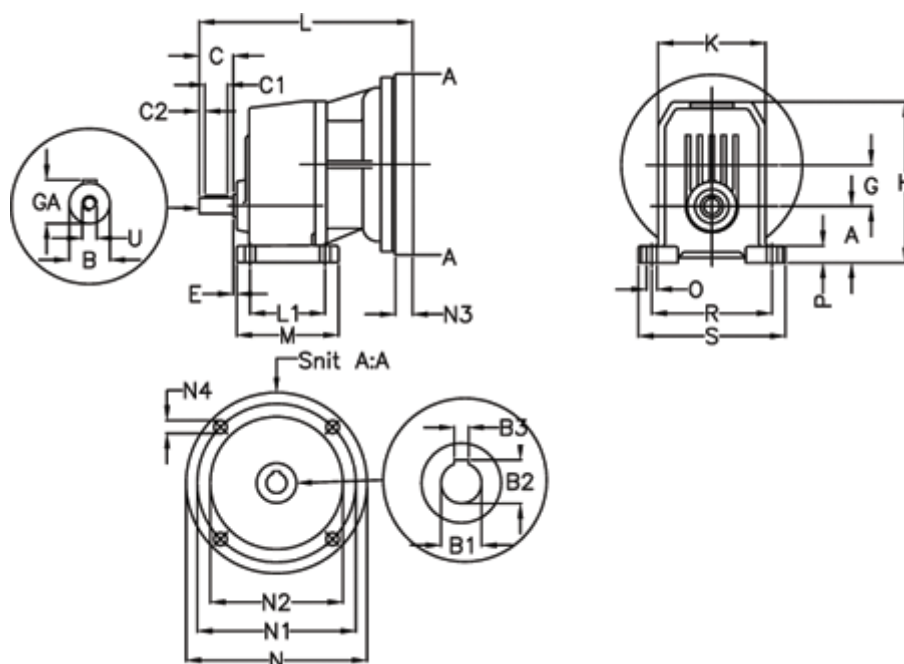

Article number: 40550400721220

Description: Single Stage Helical Gear
S 401-7,2-P63B5

Measures

A = 70	E = 23.0	M = 165.0	R = 180
B = 28	F = 8x7x50	N = 140	S = 215
B1 = 11	G = 61.7	N1 = 115	U = M8
B2 = 16.3	GA = 31.0	N2 = 95	
B3 = 4	H = 224.5	N3 = -	
C = 60	K = 155	N4 = M8x16	
C1 = 50	L = 274	O = 14	
C2 = 5	L1 = 125.0	P = 21.0	